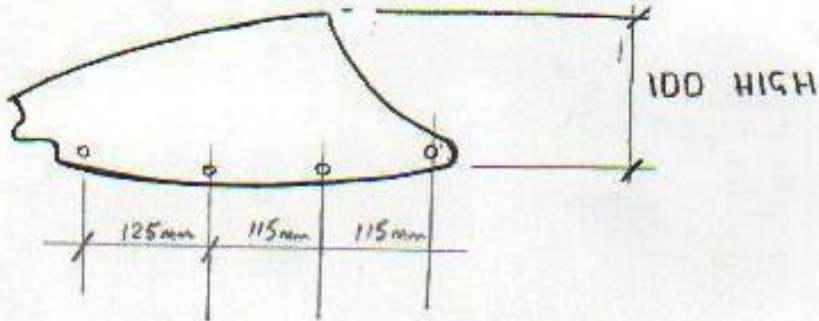

STANDARD TRIUMPH

(40 TO 60mm LIPS POSSIBLE)
20 mm LIP

EAGLE STANDARD

HIGH CONTOUR / D. BUBBLE

50 mm
MORE REARWARD
THAN STANDARD

TOUR HIGH

STD OUTLINE

210 HIGH